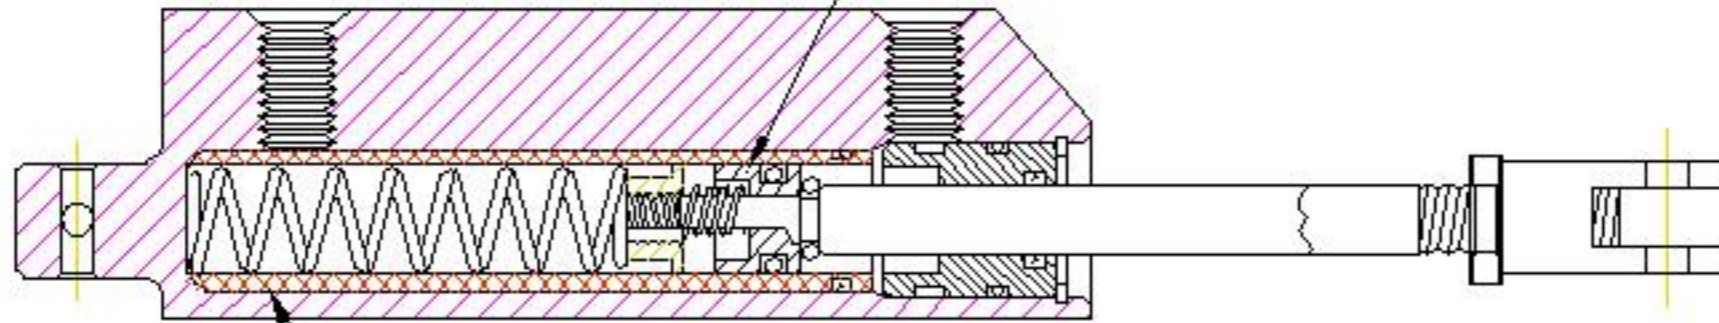

MASTER CYLINDER INTENSIFIER  
 PROVIDES 60% INCREASE IN PRESSURE

NEW PISTON ASSY

MC-4I

SLEEVE INSTALLS IN CYLINDER

MC-5I

NEW PISTON ASSY

**MATCO** mfg  
 550W 3615 South

(801) 486-7574  
 S.L.C. UT., 84115

DRAWING TITLE: **Master Cylinder Intensifier**

FILE NAME: /master/mc\_intense.dwg

DRW. BY: MY KIM

DATE: SEPTEMBER, 2001

SCALE: 1=1

CHK. BY:

SHEET#  
1 OF 1

REVISION  
NC