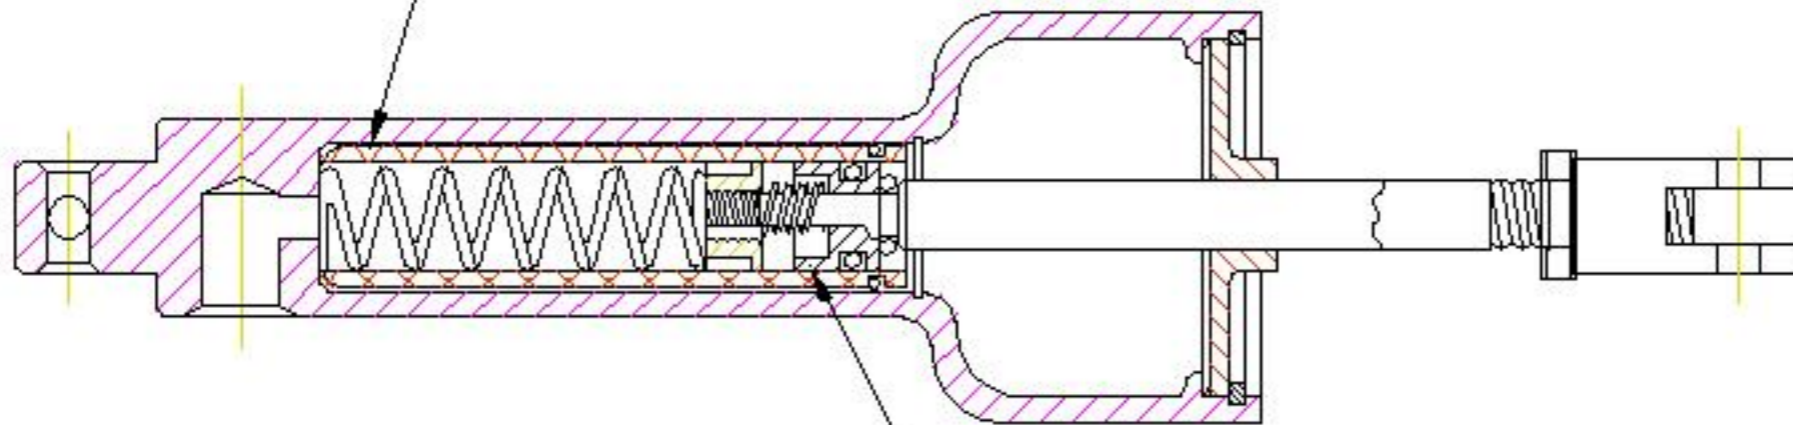

MASTER CYLINDER INTENSIFIER  
 PROVIDES 60% INCREASE IN PRESSURE

NEW PISTON ASSY

MC-4I

SLEEVE INSTALLS IN CYLINDER

MC-5I

NEW PISTON ASSY

**MATCO** mfg  
 550W 3615 South

(801) 486-7574  
 S.L.C. UT., 84115

DRAWING TITLE: **Master Cylinder Intensifier**

FILE NAME: /master/mc\_intense.dwg

DRW. BY: MY KIM

DATE: SEPTEMBER, 2001

SCALE: 1=1

CHK. BY:

SHEET#  
1 OF 1

REVISION  
NC